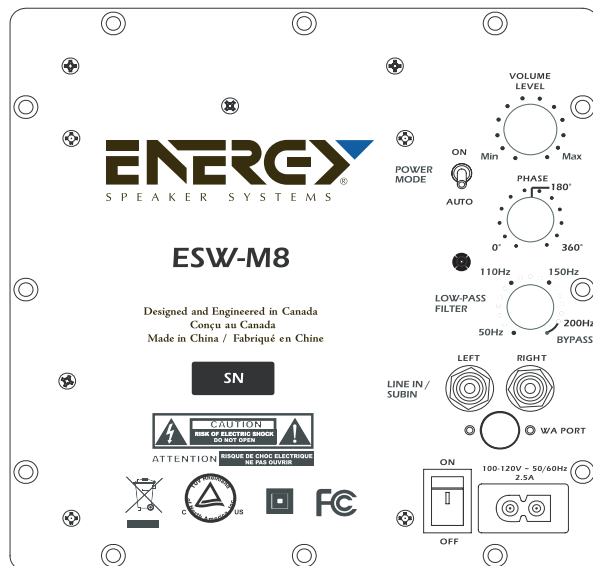

ENERGYTM

Mini-Subwoofers

Mini-Subwoofers

ENERGY-SPEAKERS.COM

The ESW-M6 and ESW-M8 mini subwoofers deliver deep, accurate effects and music and plenty of room-filling power—all from 8- and 9-inch cubes that are the smallest we make. Plus, they work with a number of speakers in the Energy® line, letting you put together a system your buddies will envy. Discover what you've missed before...deeper, cleaner bass. With their incredibly small size, you might not notice them—until you crank them up.

- High gloss piano lacquer black finishes
- Black anodized aluminum cone woofers and dual passive radiators
- Ribbed Elliptical Surrounds bring pure power to music, movie effects and gaming

ESW-M6

- Single active, dual passive
- 6.5-inch (16.5 cm) Black anodized aluminum cone with inverted Ribbed Elliptical Surround woofer
- 2 x 6.5-inch (16.5 cm) Passive radiator black anodized aluminum cones with inverted Ribbed Elliptical Surrounds
- 800 Watts amplifier power
- High gloss black finish
- 8" x 8" x 8", 10.1 lbs.

ESW-M8

- Single active, dual passive
- 8-inch (20 cm) Black anodized aluminum cone with inverted Ribbed Elliptical Surround woofer
- 2 x 8-inch (20 cm) Passive radiator black anodized aluminum cones with inverted Ribbed Elliptical Surrounds
- 1200 Watts amplifier power
- High gloss black finish
- 9" x 9" x 9", 10.1 lbs.